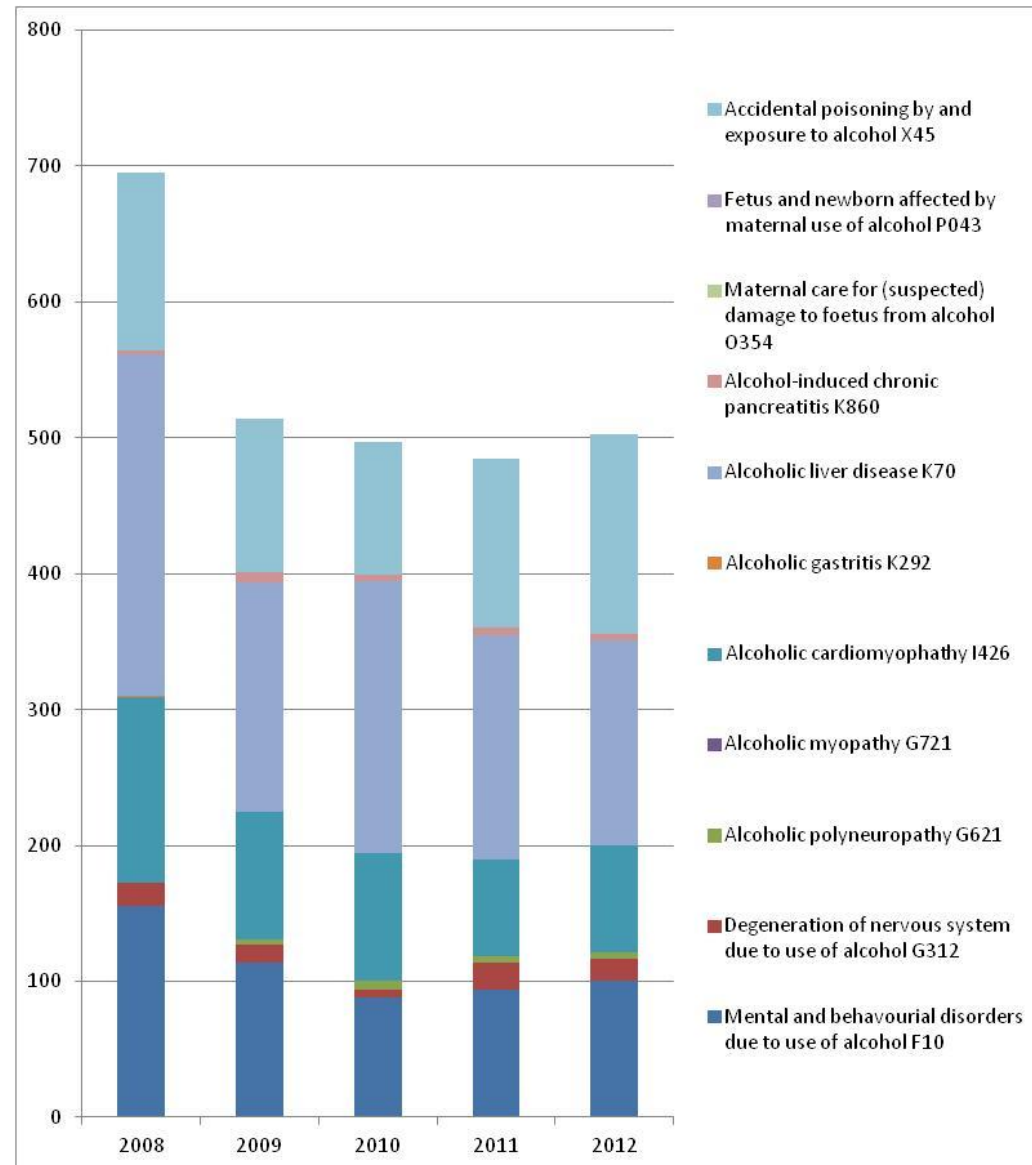

# **Estonian alcohol consumption and related harm**

Maris Jesse

13.10.2013

**Tervise Arengu Instituut**  
National Institute for Health Development

Population 1,3 mln (2012)

Independent 1918-1940,  
re-gained independence 1991

Member of EU from 2004

Transparency International ranking  
32

GDP per capita 13 136 € (2012)

Health Expenditure (2011)

- 5,9 % of GDP
- Per person € 704,9
- Public expenditure 79.3 %
  - Social health insurance 68.6%

**Changes in alcohol-**  

**caused mortality**  

**coherent with**  
**changes in total**  
**consumption**

## HBSC: Alcohol consumption among 11-, 13- and 15-year-old boys

Dashed lines: prevalence of alcohol consumption

Solid lines: prevalence of at least once a week alcohol consumption