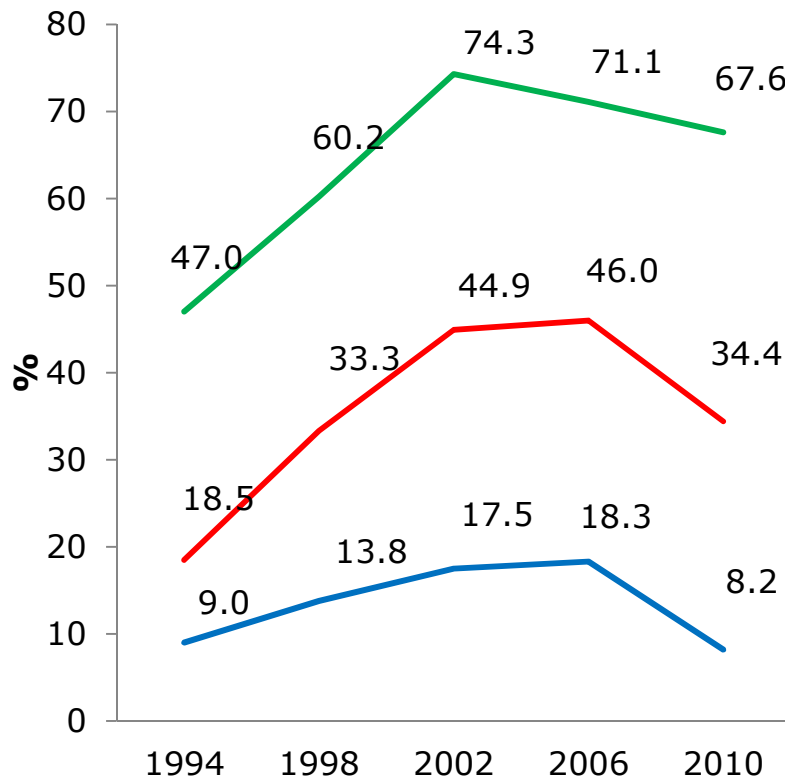

**Changes in alcohol-**  

**caused mortality**  

**coherent with**  
**changes in total**  
**consumption**

## HBSC: Alcohol consumption among 11-, 13- and 15-year-old boys

Dashed lines: prevalence of alcohol consumption

Solid lines: prevalence of at least once a week alcohol consumption

## HBSC: Alcohol consumption among 11-, 13- and 15-year-old girls

Dashed lines: prevalence of alcohol consumption

Solid lines: prevalence of at least once a week alcohol consumption

# Prevalence of one or more episodes of drunkenness by study year among 11-, 13- and 15-year-old boys and girls

**Boys**

**Girls**

**Tervise Arengu Instituut**  
National Institute for Health Development