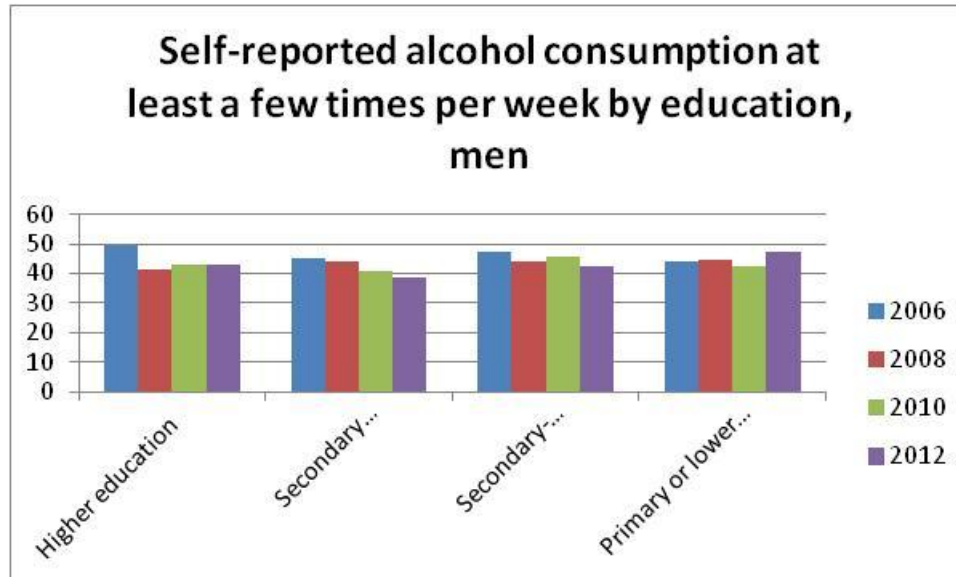

**Changes in alcohol-**  

**caused mortality**  

**coherent with**  
**changes in total**  
**consumption**

## HBSC: Alcohol consumption among 11-, 13- and 15-year-old boys

Dashed lines: prevalence of alcohol consumption

Solid lines: prevalence of at least once a week alcohol consumption