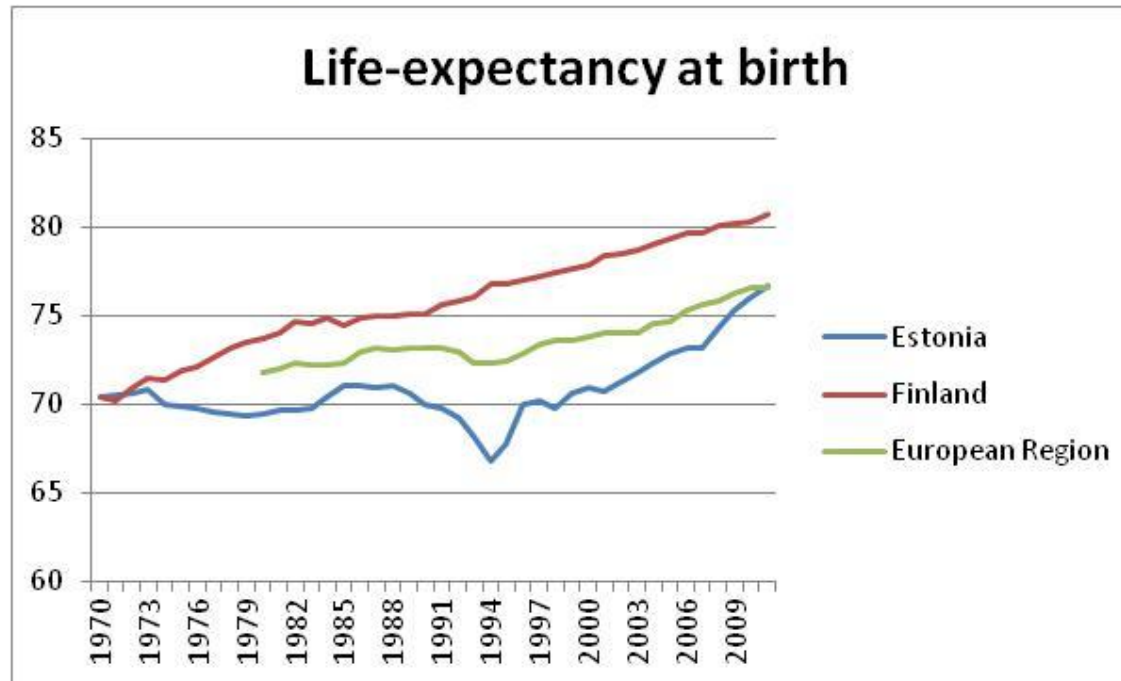

# **Estonian alcohol consumption and related harm**

Maris Jesse

13.10.2013

**Tervise Arengu Instituut**  
National Institute for Health Development

Population 1,3 mln (2012)

Independent 1918-1940,  
re-gained independence 1991

Member of EU from 2004

Transparency International ranking  
32

GDP per capita 13 136 € (2012)

Health Expenditure (2011)

- 5,9 % of GDP
- Per person € 704,9
- Public expenditure 79.3 %
  - Social health insurance 68.6%

**Changes in alcohol-**  

**caused mortality**  

**coherent with**  
**changes in total**  
**consumption**

## HBSC: Alcohol consumption among 11-, 13- and 15-year-old boys

Dashed lines: prevalence of alcohol consumption

Solid lines: prevalence of at least once a week alcohol consumption