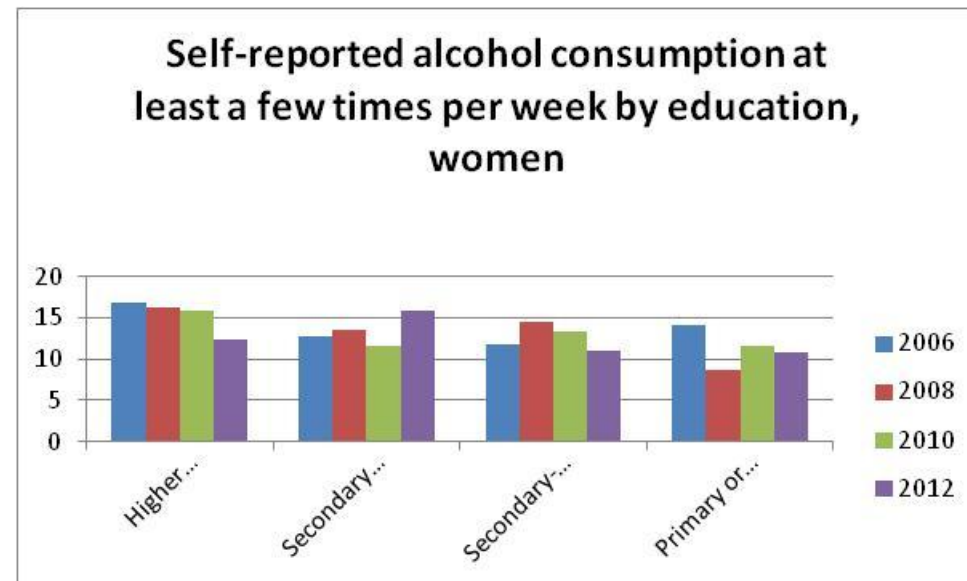

**Changes in alcohol-**  

**caused mortality**  

**coherent with**  
**changes in total**  
**consumption**

## HBSC: Alcohol consumption among 11-, 13- and 15-year-old boys

Dashed lines: prevalence of alcohol consumption

Solid lines: prevalence of at least once a week alcohol consumption