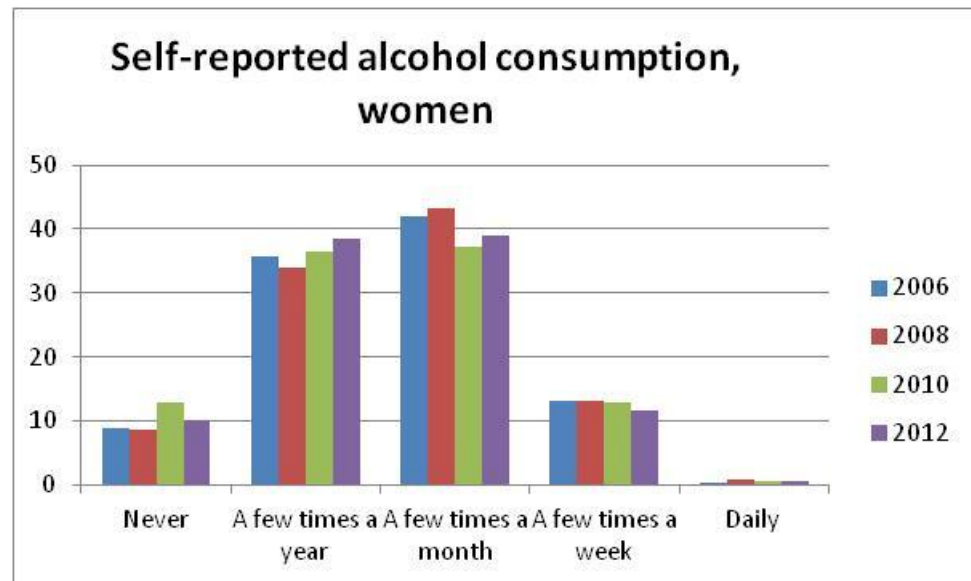

**Changes in alcohol-**  

**caused mortality**  

**coherent with**  
**changes in total**  
**consumption**

## HBSC: Alcohol consumption among 11-, 13- and 15-year-old boys

Dashed lines: prevalence of alcohol consumption

Solid lines: prevalence of at least once a week alcohol consumption