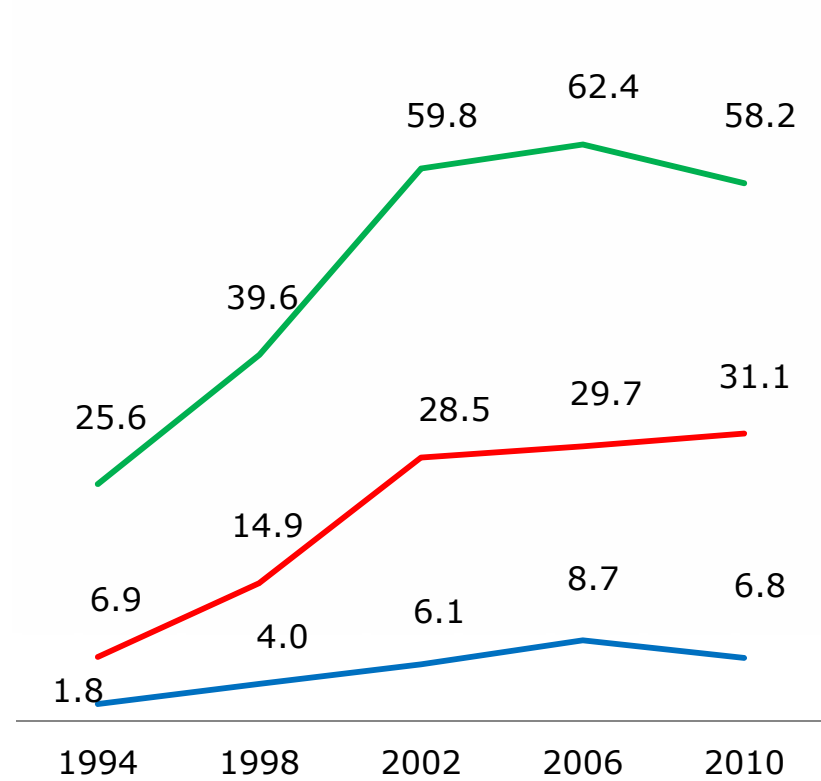

**Changes in alcohol-**  

**caused mortality**  

**coherent with**  
**changes in total**  
**consumption**

## HBSC: Alcohol consumption among 11-, 13- and 15-year-old boys

Dashed lines: prevalence of alcohol consumption

Solid lines: prevalence of at least once a week alcohol consumption

## HBSC: Alcohol consumption among 11-, 13- and 15-year-old girls

Dashed lines: prevalence of alcohol consumption

Solid lines: prevalence of at least once a week alcohol consumption

# Prevalence of one or more episodes of drunkenness by study year among 11-, 13- and 15-year-old boys and girls

**Boys**

**Girls**

**Tervise Arengu Instituut**  
National Institute for Health Development