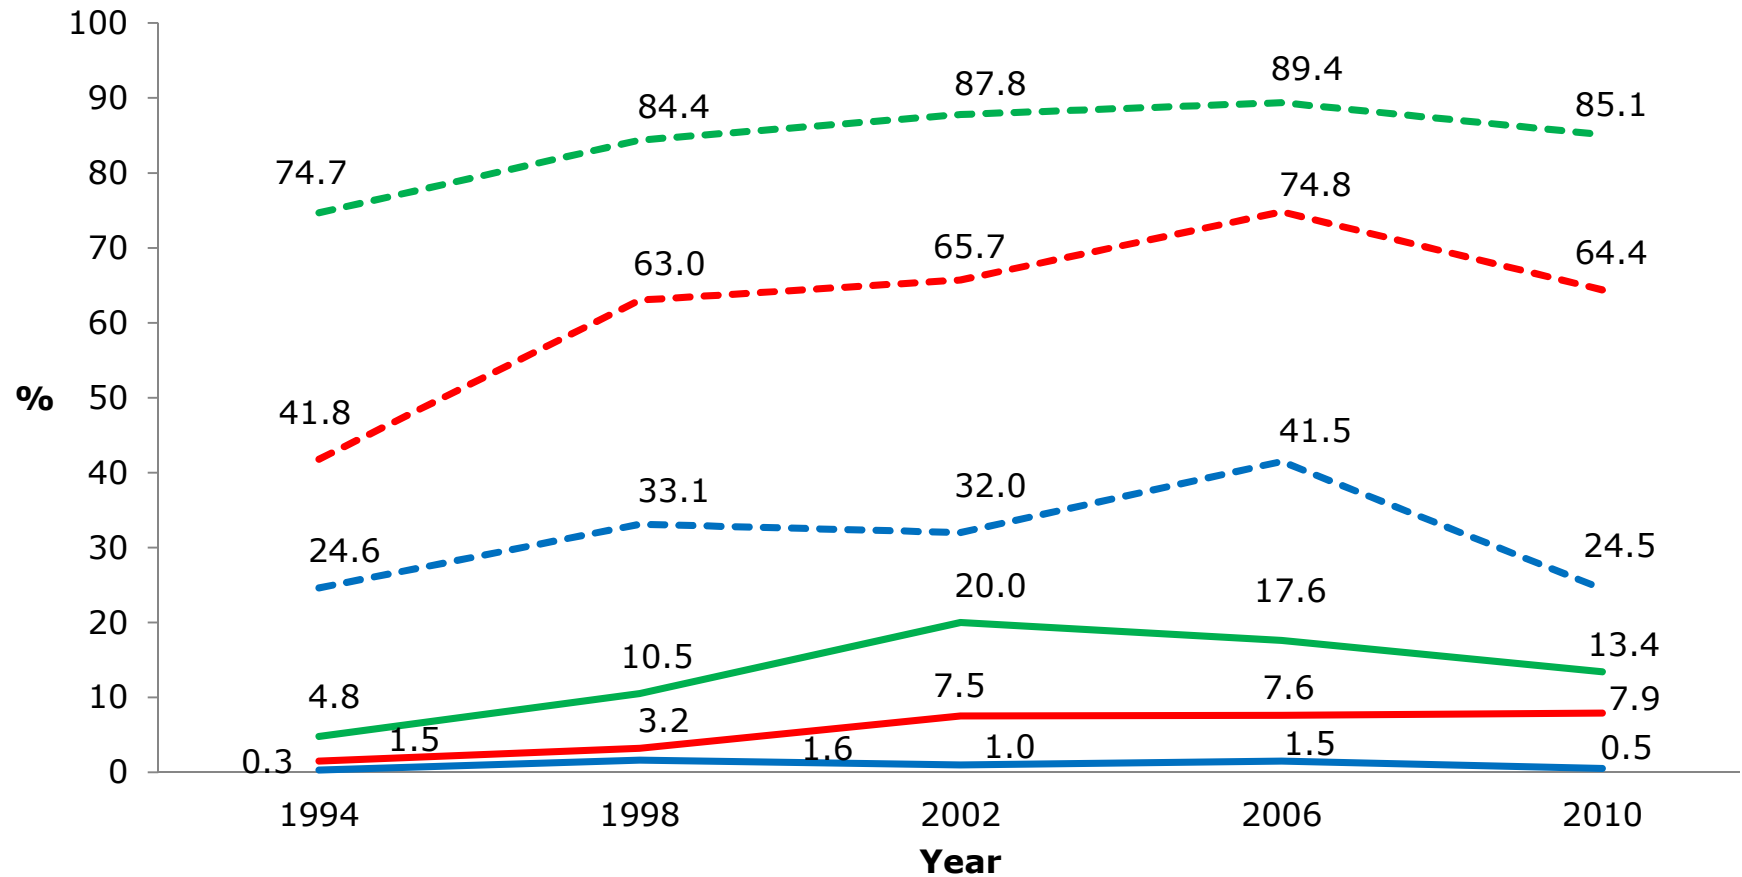

**Changes in alcohol-**  

**caused mortality**  

**coherent with**  
**changes in total**  
**consumption**

## Estimate of prevalence of harmful use of alcohol: AUDIT scores in BI pilot in 2010 and 2011

## HBSC: Alcohol consumption among 11-, 13- and 15-year-old boys

Dashed lines: prevalence of alcohol consumption

Solid lines: prevalence of at least once a week alcohol consumption

## HBSC: Alcohol consumption among 11-, 13- and 15-year-old girls

Dashed lines: prevalence of alcohol consumption

Solid lines: prevalence of at least once a week alcohol consumption