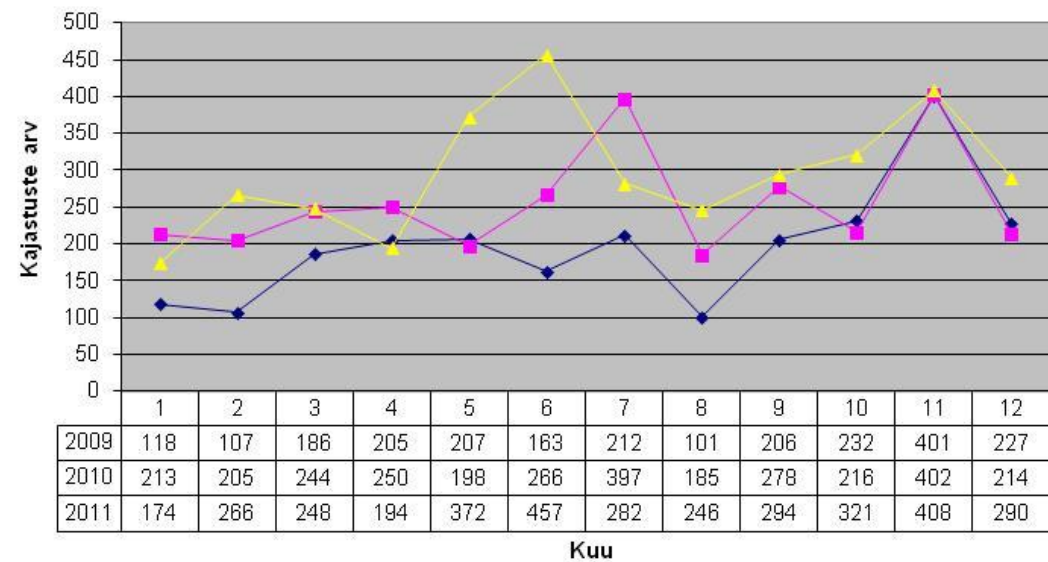

Use of keyword “alcohol” in Estonian media

Kuude võrdlus