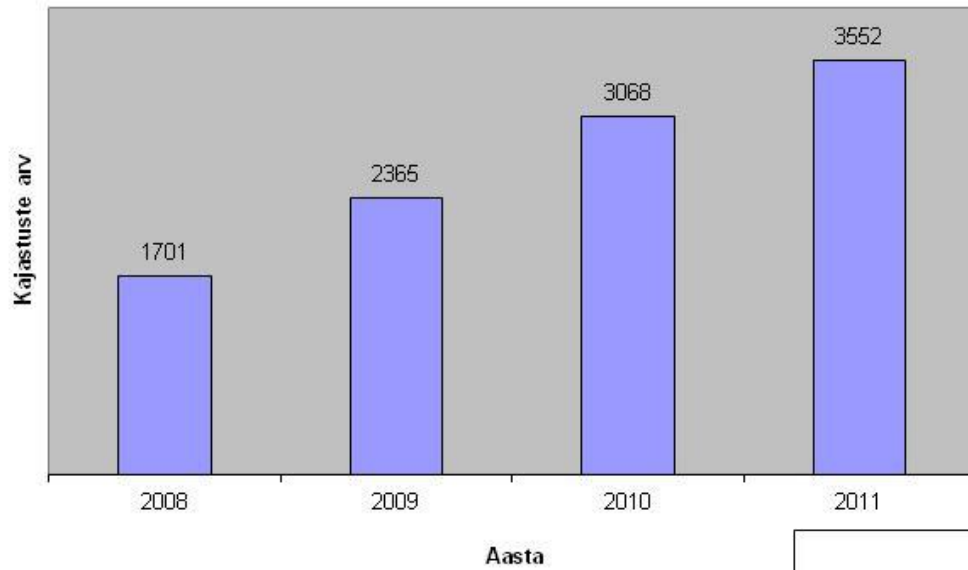

Kajastuste arv aastate lõikes