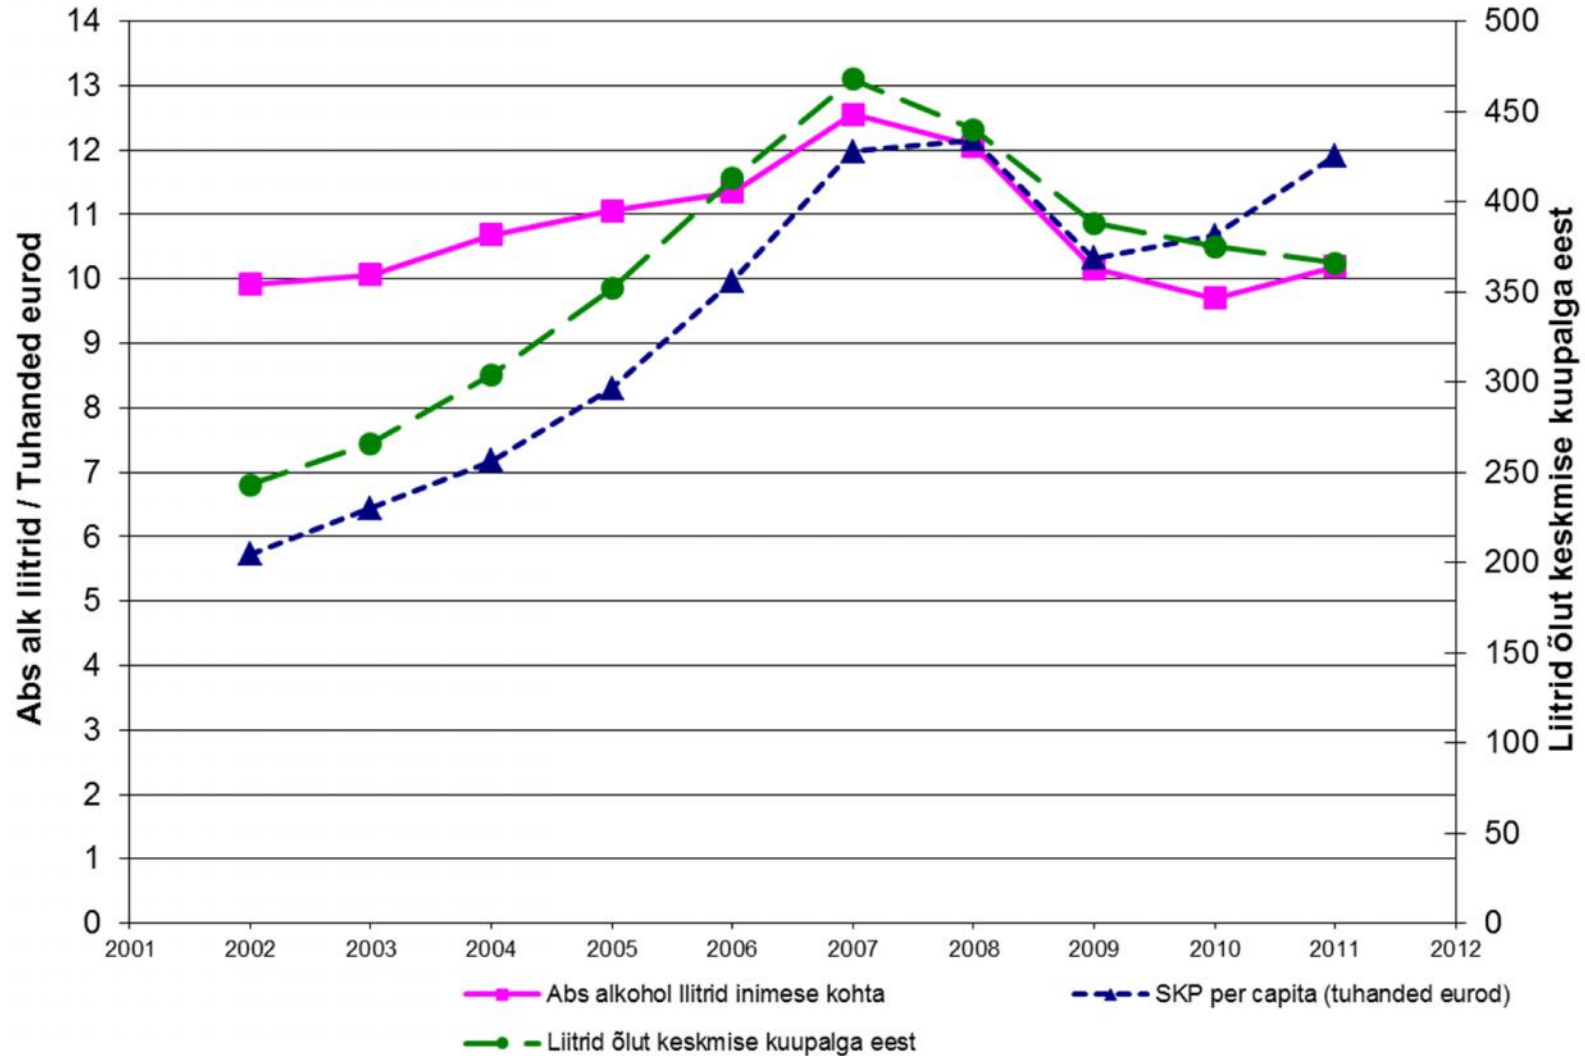

# **Estonian alcohol consumption and related harm**

Maris Jesse

13.10.2013

**Tervise Arengu Instituut**  
National Institute for Health Development

Population 1,3 mln (2012)

Independent 1918-1940,  
re-gained independence 1991

Member of EU from 2004

Transparency International ranking  
32

GDP per capita 13 136 € (2012)

Health Expenditure (2011)

- 5,9 % of GDP
- Per person € 704,9
- Public expenditure 79.3 %
  - Social health insurance 68.6%

**Changes in alcohol-**  

**caused mortality**  

**coherent with**  
**changes in total**  
**consumption**

## HBSC: Alcohol consumption among 11-, 13- and 15-year-old boys

Dashed lines: prevalence of alcohol consumption

Solid lines: prevalence of at least once a week alcohol consumption