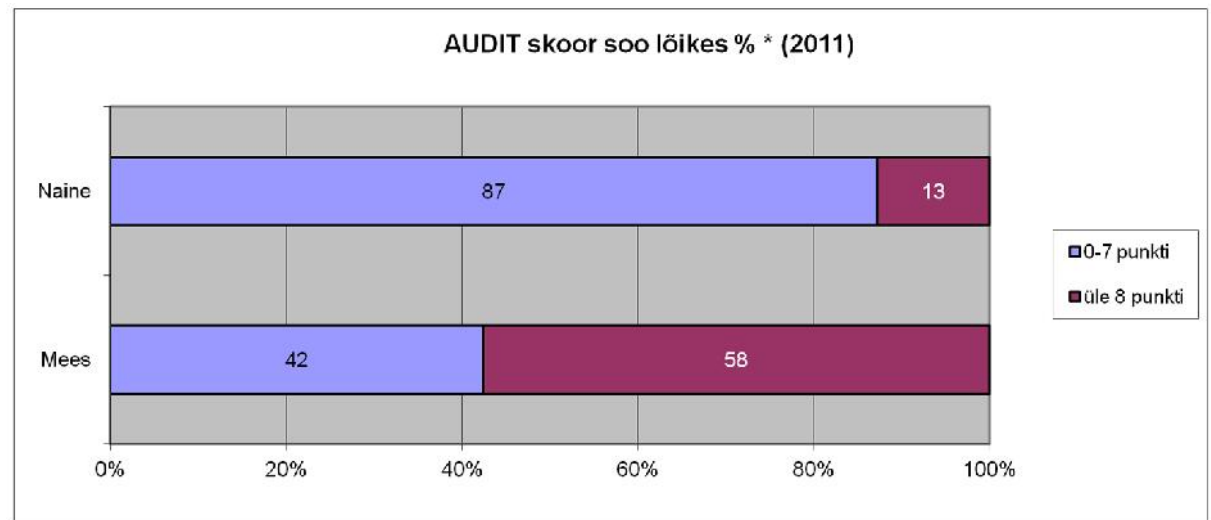

**Changes in alcohol-**  

**caused mortality**  

**coherent with**  
**changes in total**  
**consumption**

## Estimate of prevalence of harmful use of alcohol: AUDIT scores in BI pilot in 2010 and 2011

## HBSC: Alcohol consumption among 11-, 13- and 15-year-old boys

Dashed lines: prevalence of alcohol consumption

Solid lines: prevalence of at least once a week alcohol consumption

## HBSC: Alcohol consumption among 11-, 13- and 15-year-old girls

Dashed lines: prevalence of alcohol consumption

Solid lines: prevalence of at least once a week alcohol consumption