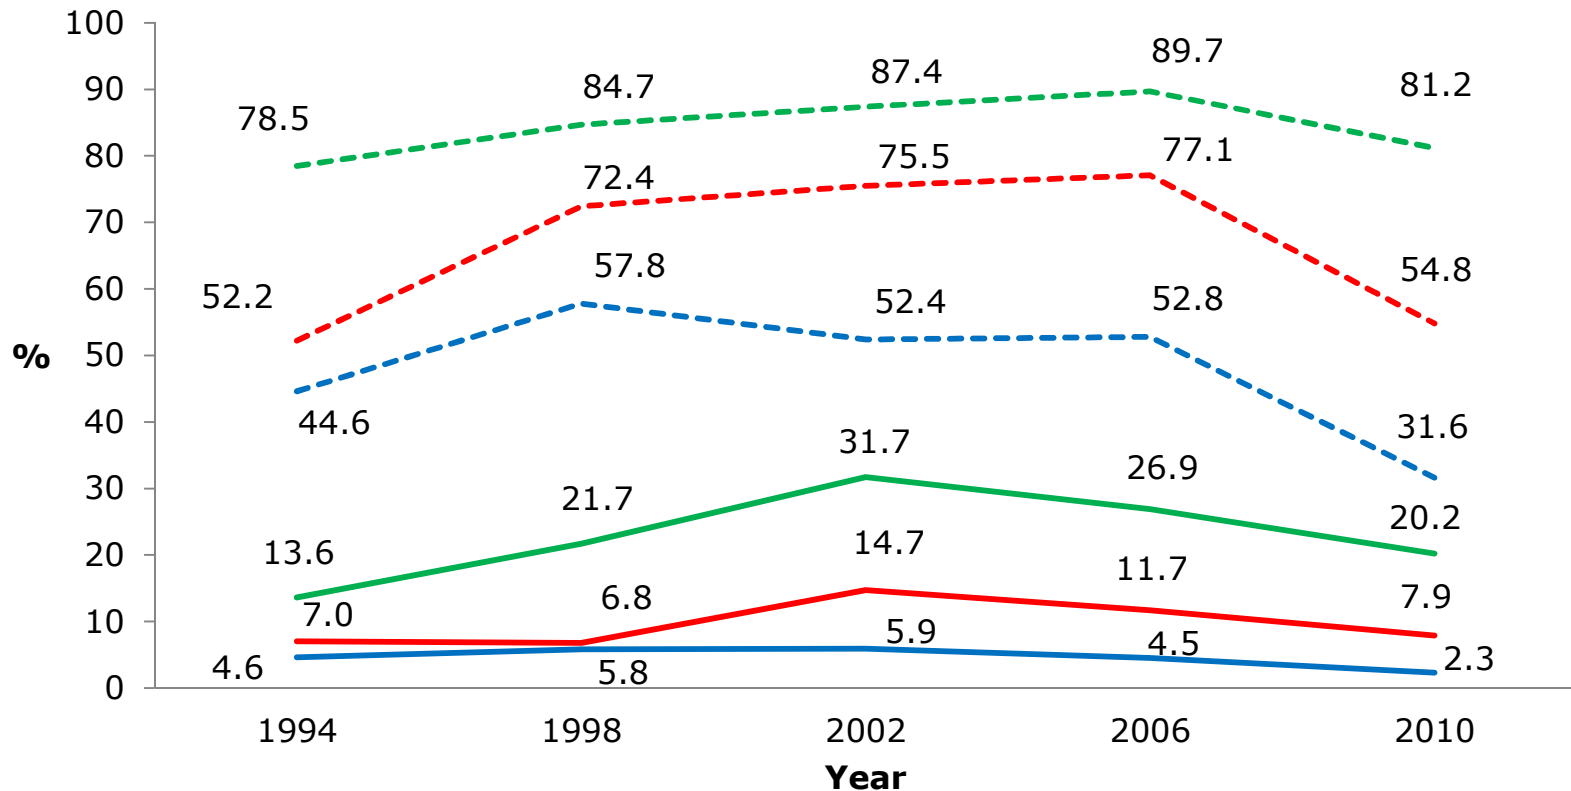

**Changes in alcohol-**  

**caused mortality**  

**coherent with**  
**changes in total**  
**consumption**

## Estimate of prevalence of harmful use of alcohol: AUDIT scores in BI pilot in 2010 and 2011

## HBSC: Alcohol consumption among 11-, 13- and 15-year-old boys

Dashed lines: prevalence of alcohol consumption

Solid lines: prevalence of at least once a week alcohol consumption

## HBSC: Alcohol consumption among 11-, 13- and 15-year-old girls

Dashed lines: prevalence of alcohol consumption

Solid lines: prevalence of at least once a week alcohol consumption