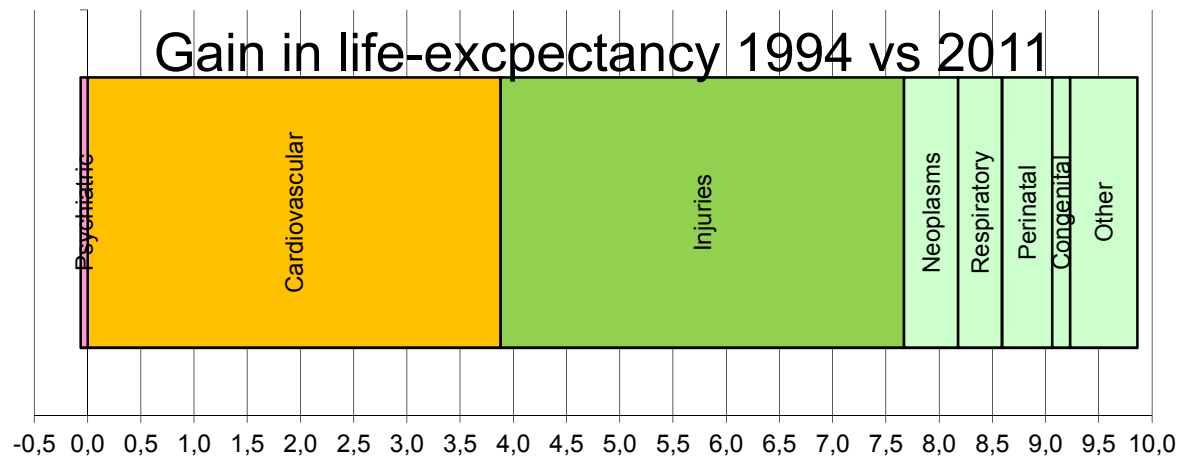

Member of EU from 2004

Transparency International ranking  
32

GDP per capita 13 136 € (2012)

Health Expenditure (2011)

- 5,9 % of GDP
- Per person € 704,9
- Public expenditure 79.3 %
  - Social health insurance 68.6%

**Changes in alcohol-**  

**caused mortality**  

**coherent with**  
**changes in total**  
**consumption**

## HBSC: Alcohol consumption among 11-, 13- and 15-year-old boys

Dashed lines: prevalence of alcohol consumption

Solid lines: prevalence of at least once a week alcohol consumption