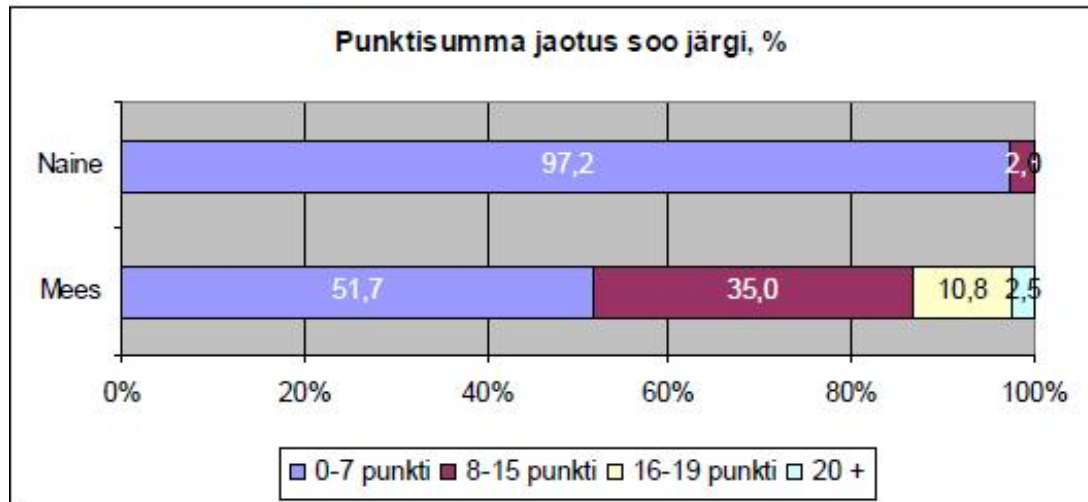

**Changes in alcohol-**  

**caused mortality**  

**coherent with**  
**changes in total**  
**consumption**

## Estimate of prevalence of harmful use of alcohol: AUDIT scores in BI pilot in 2010 and 2011

## HBSC: Alcohol consumption among 11-, 13- and 15-year-old boys

Dashed lines: prevalence of alcohol consumption

Solid lines: prevalence of at least once a week alcohol consumption